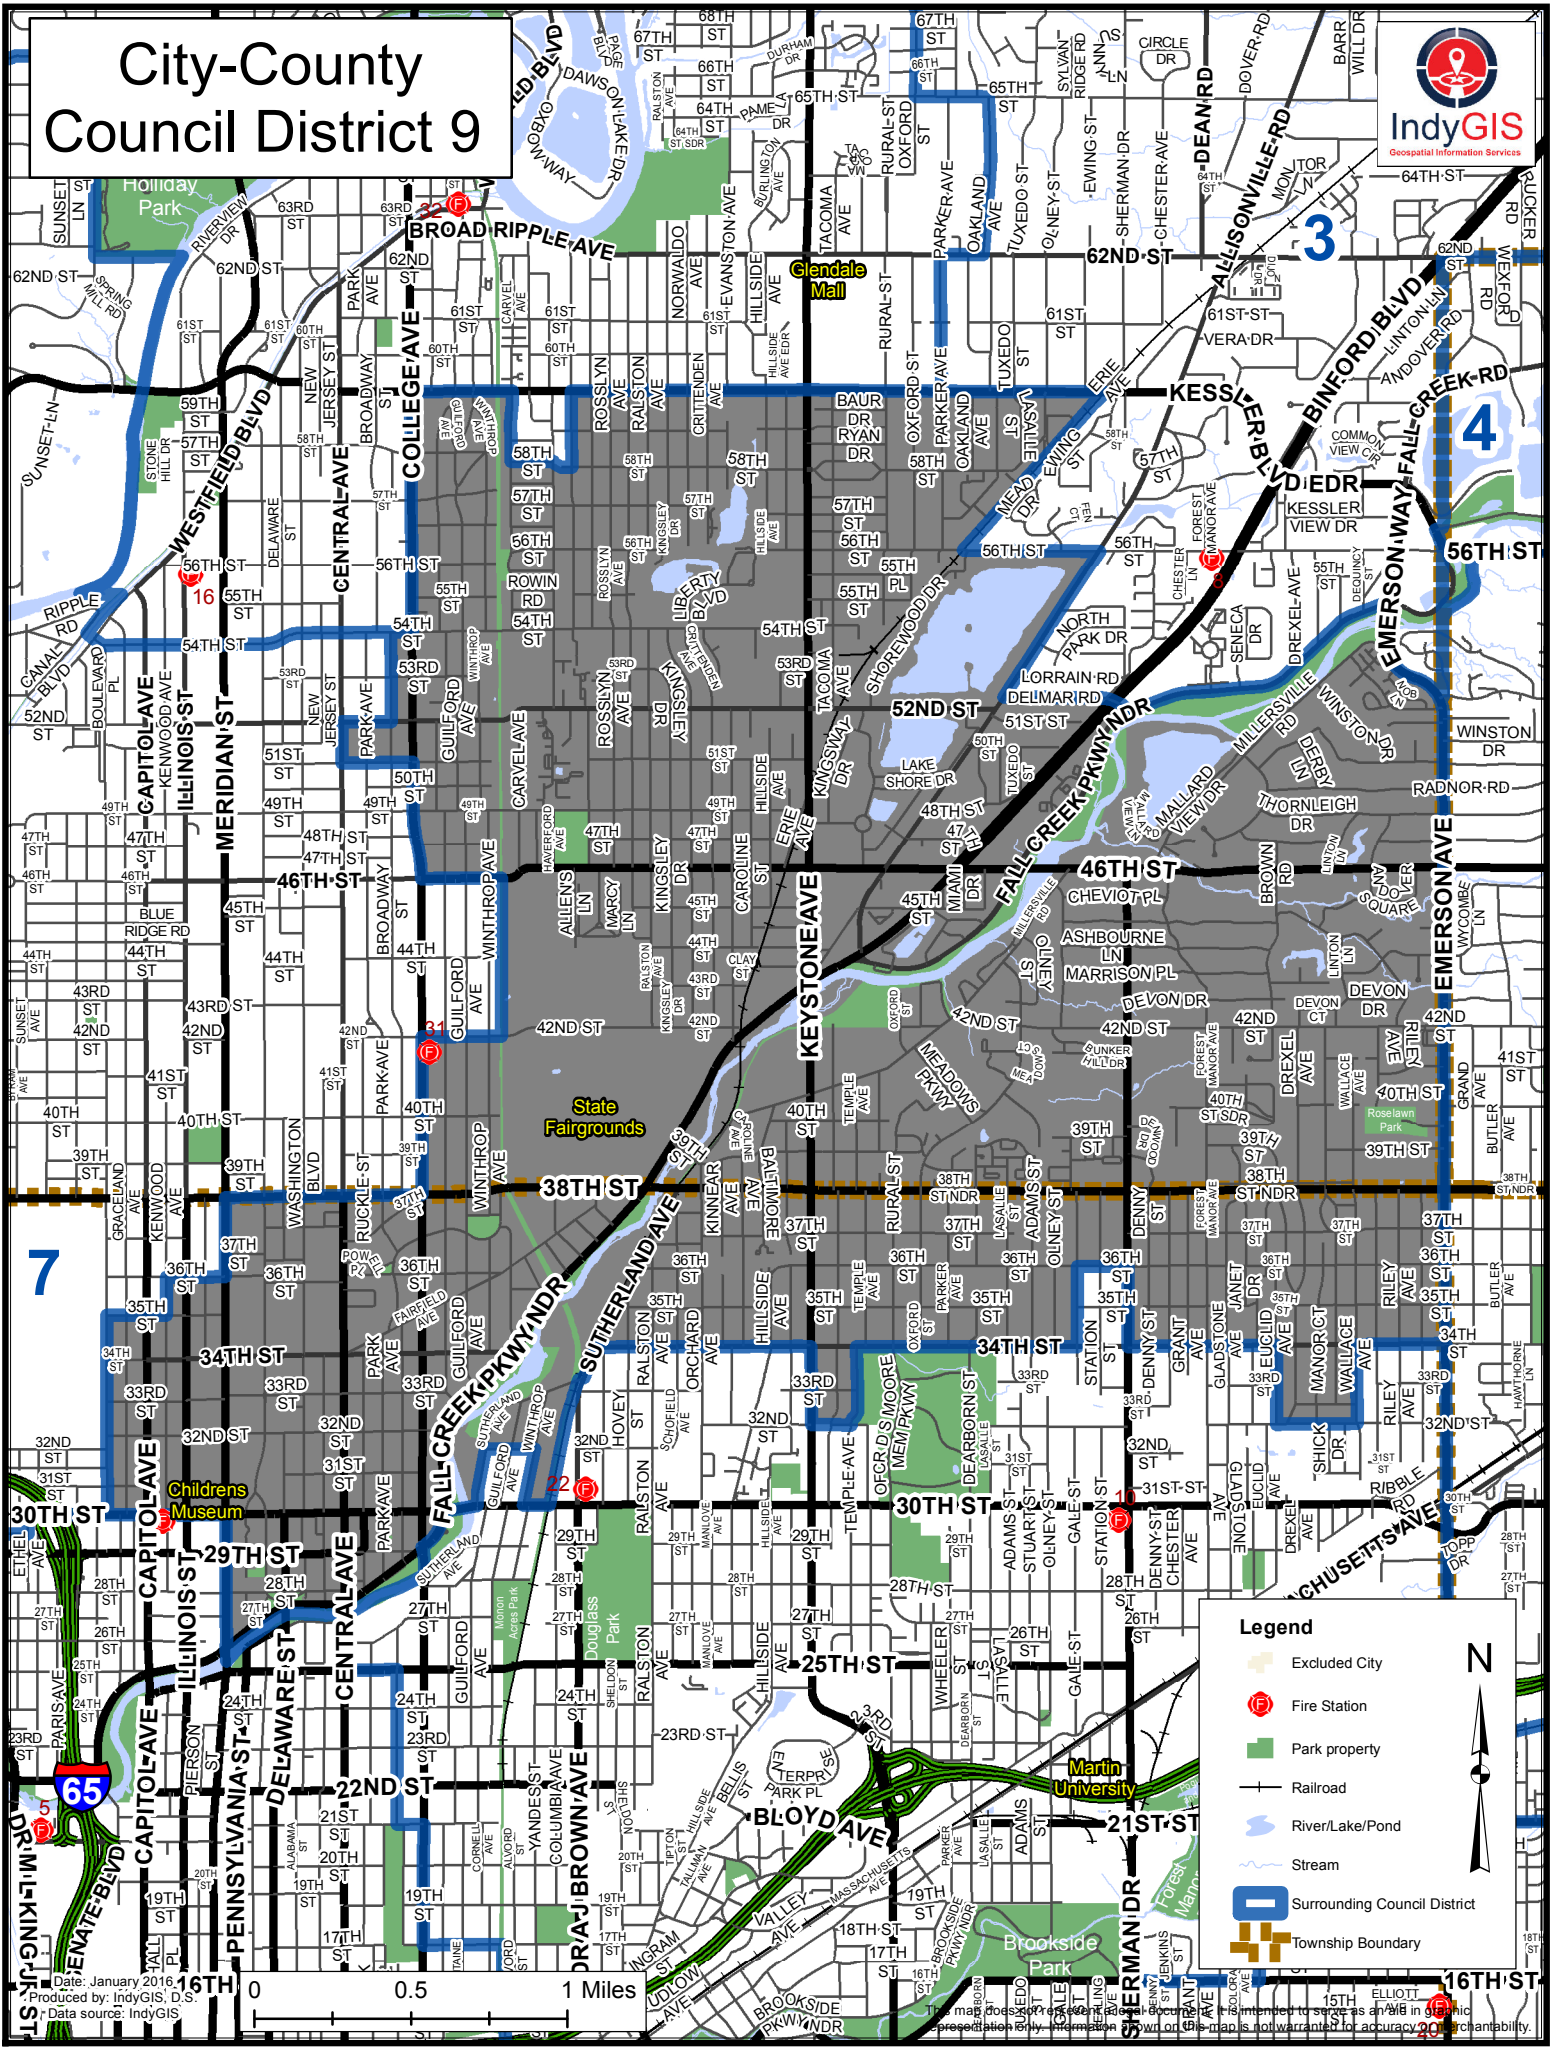

City-County Council District 9

Legend

- Excluded City
- Fire Station
- Park property
- Railroad
- River/Lake/Pond
- Stream
- Surrounding Council District
- Township Boundary

Date: January 2016
 Produced by: IndyGIS, D.S.
 Data source: IndyGIS

0 0.5 1 Miles

This map does not constitute a legal document. It is intended to serve as an informational presentation only. Information shown on this map is not warranted for accuracy or merchantability.