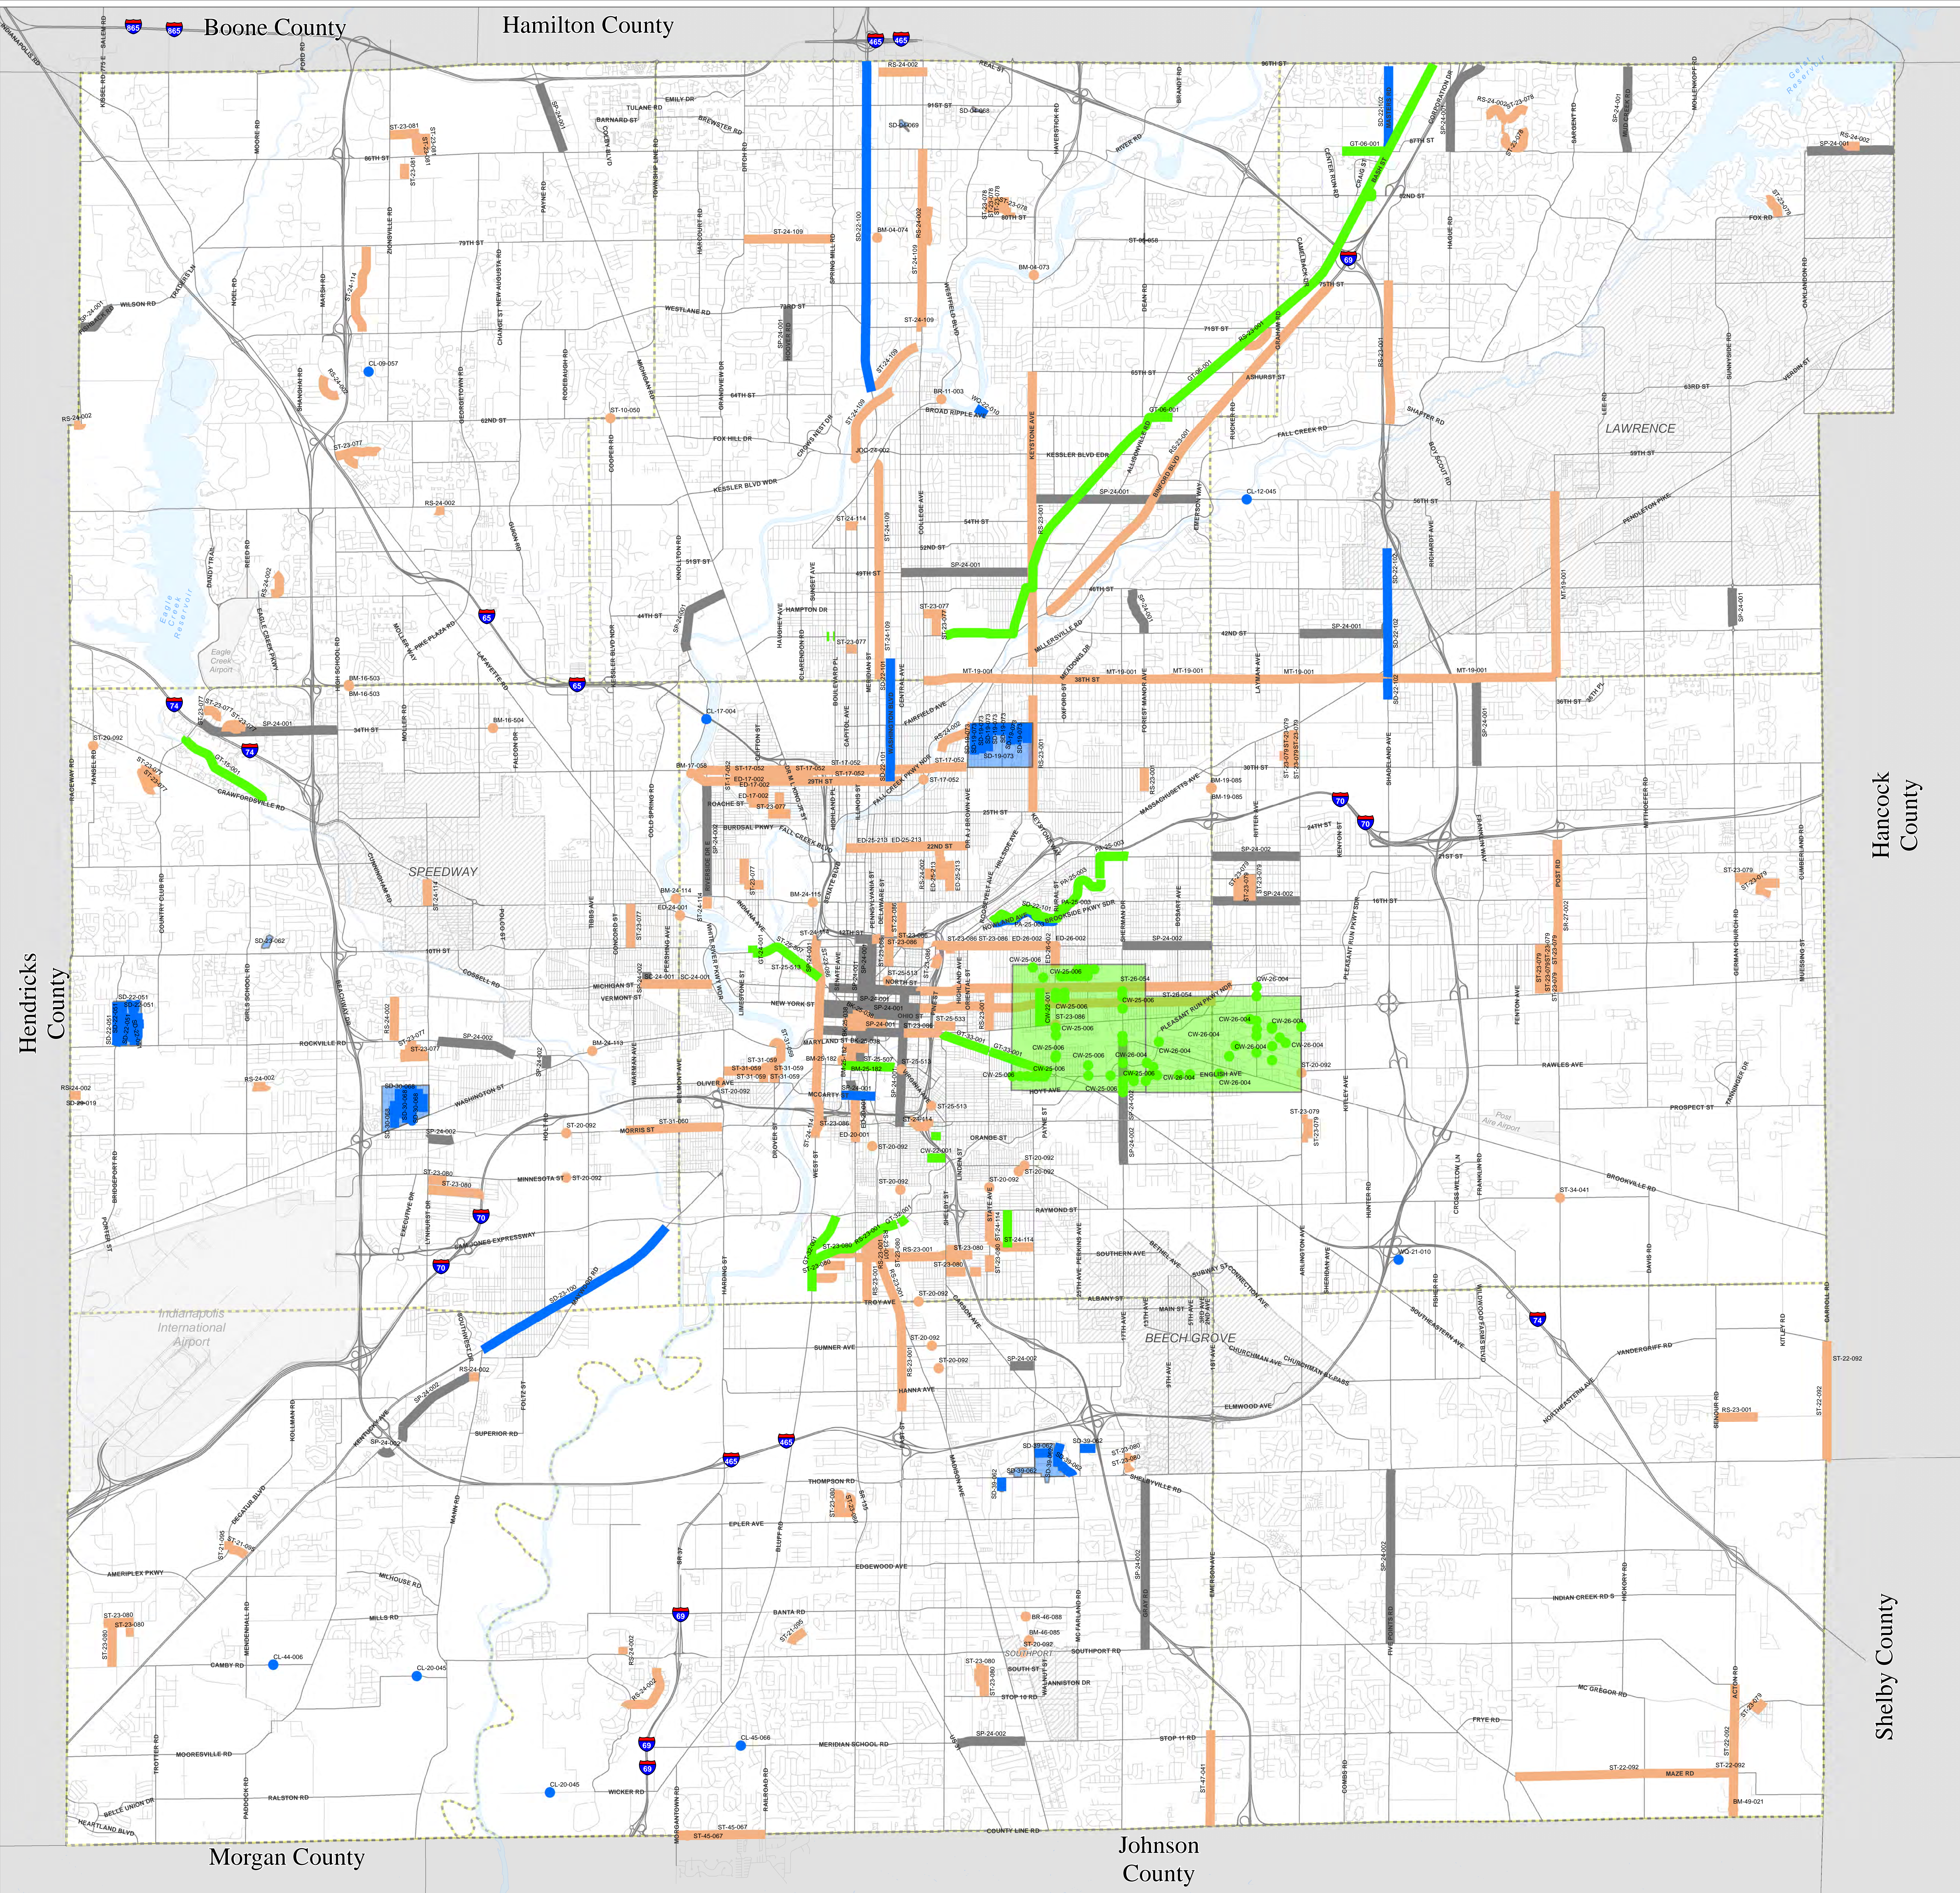

Construction Season 2024 Scheduled

Marion County

Indianapolis, IN

Location Map

-  Sidewalk/Trail
-  Stormwater
-  Transportation/Bridge
-  Strip Patching
-  Interstate
-  Thoroughfare Street
-  Residential Street
-  Stream
-  River / Reservoir
-  Excluded City
-  Township

This map does not represent a legal document. It is intended to serve as an aid in graphic representation only. Information shown on this map is not warranted for accuracy or mechanicality.